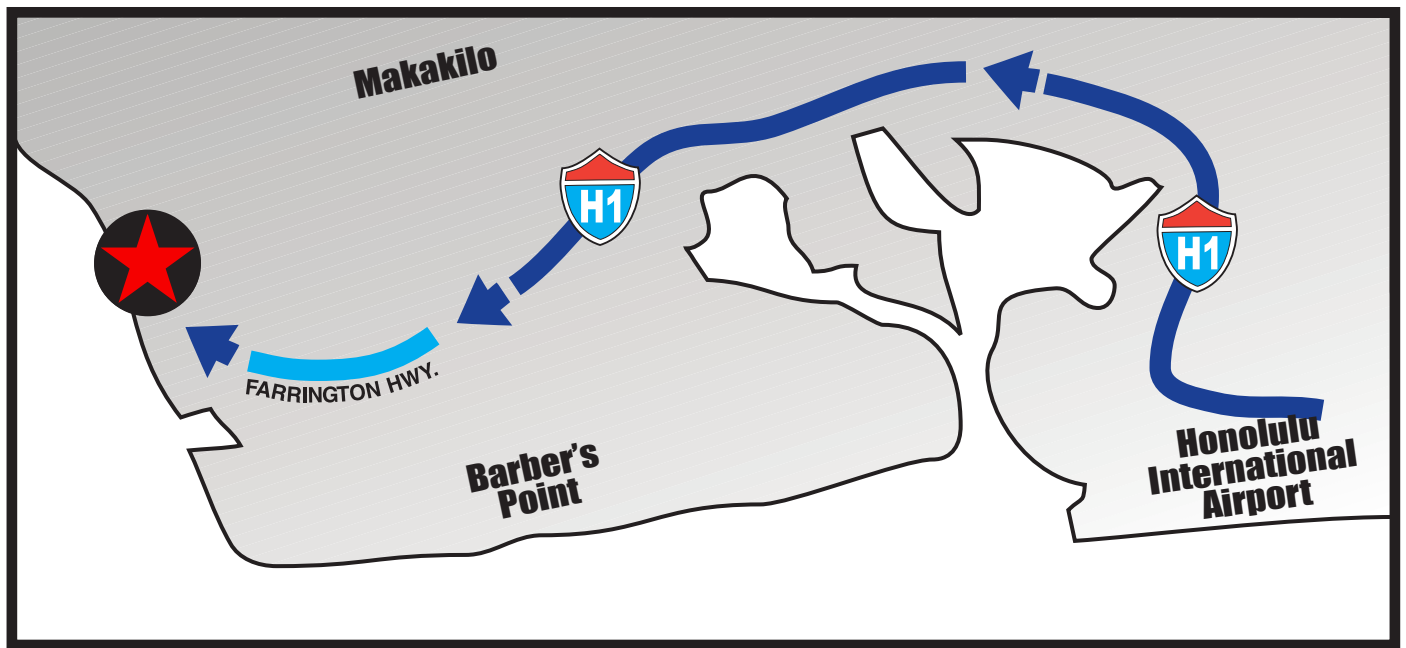

MAP & DIRECTIONS

HOW TO GET TO JW MARRIOTT IHILANI RESORT & SPA

From Honolulu International Airport:

- Take H-1 Freeway, West to Waianae.
- Stay on the H-1 Freeway for approximately 17 miles and it will continue on to Farrington Hwy.
- Then take the Ko Olina exit.
- Continue on this street, pass the security gate and turn right on Olani Street.